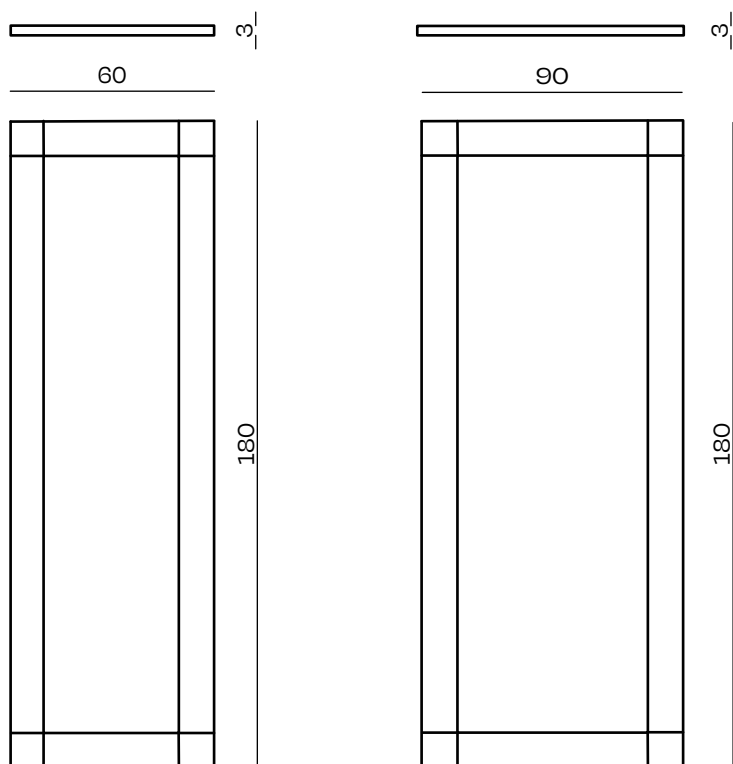

# DOPPIA CORZIA

## Mirror with blown polystyrene frame.

With its stretched shape and its essential and contemporary design, DOPPIA CORZIA is the mirror of desires. This piece of furniture is perfect both for hanging on a wall and for being positioned on the floor. It is the ideal partner to create a modern and minimal chic atmosphere.

### MATERIAL

Transparent blown polystyrene